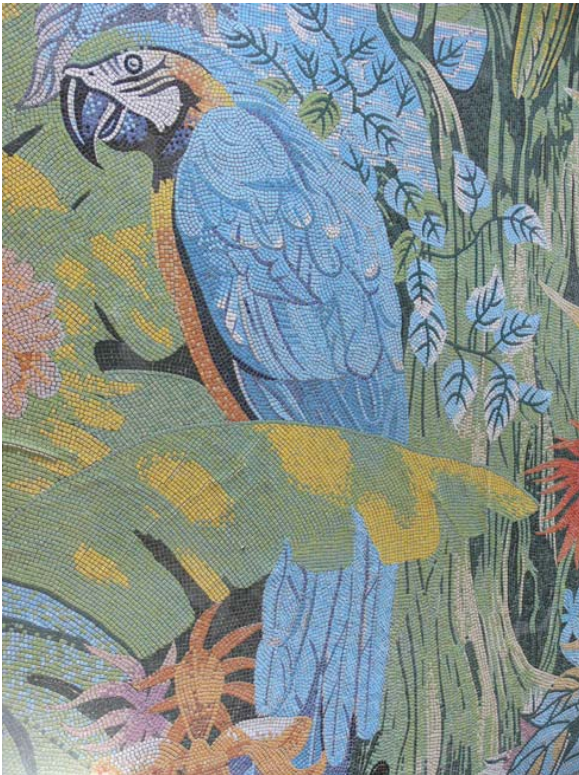

NOTE: Colour and shade variation are inherent qualities in all fired ceramic products.

Fine Mosaics used in creating mosaic pictures

Middle Earth Handcrafted Fine Mosaic Tiles offer a new concept for mosaic artists. The tiles are hand cut into 10 x 10 mm tiles which are then supplied loose for the creative mosaic artists. The tiles are available in 39 individual unique colours and are easily cut. Their small size and colour selection enables complicated designs to be created.

**The Tile Colour Selection is:**

NOTE: Colour and shade variation are inherent qualities in all fired ceramic products.

Creating a Mosaic Picture