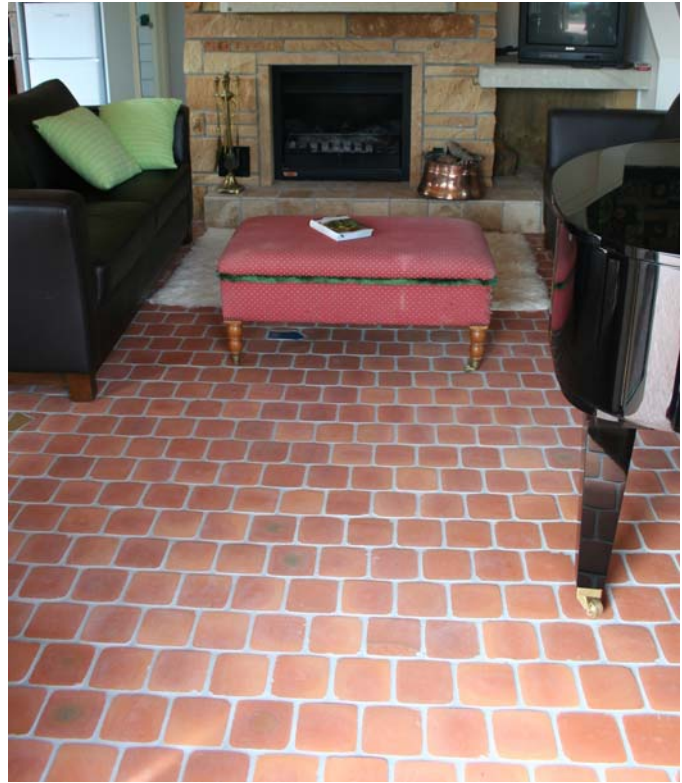

NOTE: Colour and shade variation are inherent qualities in all fired ceramic products.

Antique terracotta floor tiles are distinguished by their texture, variation and the patina that comes from years of use. In Europe there is a premium for reclaimed terracotta tiles and while in New Zealand we do not have the heritage to offer reclaimed tile flooring, Middle Earth Antiqued Akaroa Squares are a replica of traditional French Classic Melange floor tiles. The tiles have chipped edges, little craters and are not always the same size. These are not defects; they are what make the Antiqued Akaroa Squares so attractive. Their color will vary even on the same piece.

With the shape of the tiles, based on the Classic French Melange Squares, we have called them "Akaroa" in recognition of the early French settlers who settled in Banks Peninsula. Antique Akaroa Squares are hand made, and offer unique design opportunities. The tiles are suitable for either inside or outside use and offer designers and home-owners floors which are truly different from mass produced tiles. Antiqued Akaroa Squares with their quality, character, charm and vitality of our handmade production will create a special environment.