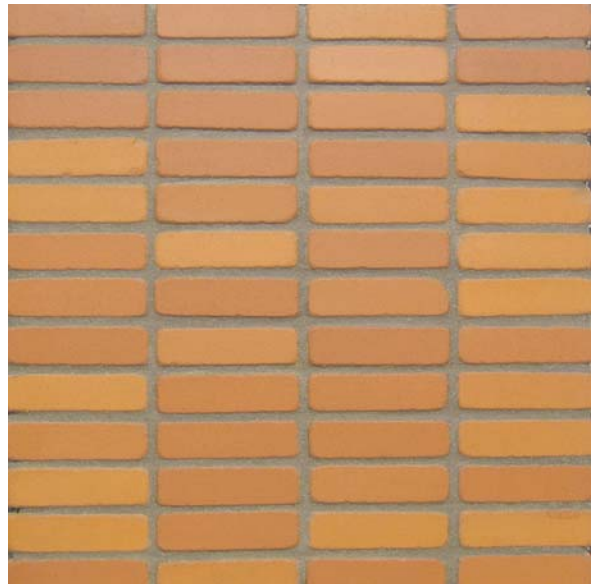

NOTE: Colour and shade variation are inherent qualities in all fired ceramic products.

**AUTUMN GOLD ABSTRACT MOSAIC**

**TERRACOTTA BARCODE MOSAIC**

**AUTUMN GOLD SQUARE MOSAIC**

**TERRACOTTA LISTELLO MOSAIC**

Terracotta Mosaic sheets offer an exciting new concept in tiling. The tiles are hand cut before being tumbled to round off the sharp corners. The sheets give unlimited possibilities in laying patterns and styles and can be used complete or the sheets trimmed to be used as features.

Sheet Size	Grade	Salt Resistant	Slip Resistant	Kg's per m <sup>2</sup>	Autumn Gold	Doeskin	Fireburst	Gunmetal	Rustic	Sahara	Sunburst	Sunset Red	Terracotta
300x300x14mm	4-5	✓	✓	25 KG									