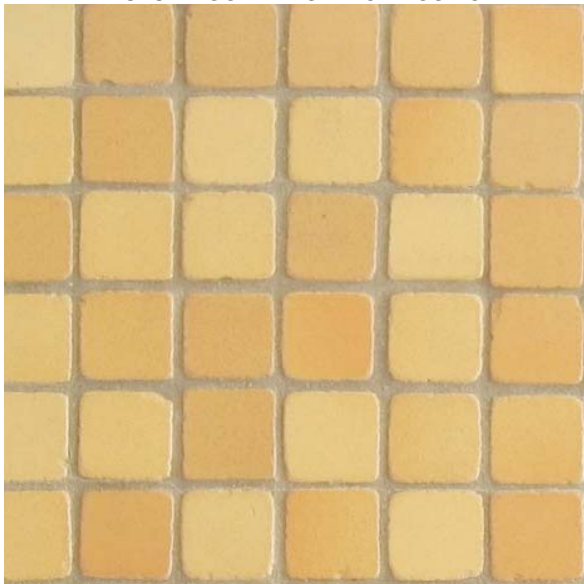

NOTE: Colour and shade variation are inherent qualities in all fired ceramic products.

**AUTUMN GOLD ABSTRACT MOSAIC**

**TERRACOTTA BARCODE MOSAIC**

**AUTUMN GOLD SQUARE MOSAIC**

**TERRACOTTA LISTELLO MOSAIC**

Terracotta Mosaic sheets offer an exciting new concept in tiling. The tiles are hand cut before being tumbled to round off the sharp corners. The sheets give unlimited possibilities in laying patterns and styles and can be used complete or the sheets trimmed to be used as features.

Sheet Size	Grade	Salt Resistant	Slip Resistant	Kg's per m <sup>2</sup>	Autumn Gold	Doeskin	Fireburst	Gunmetal	Rustic	Sahara	Sunburst	Sunset Red	Terracotta
300x300x14mm	4-5	✓	✓	25 KG									