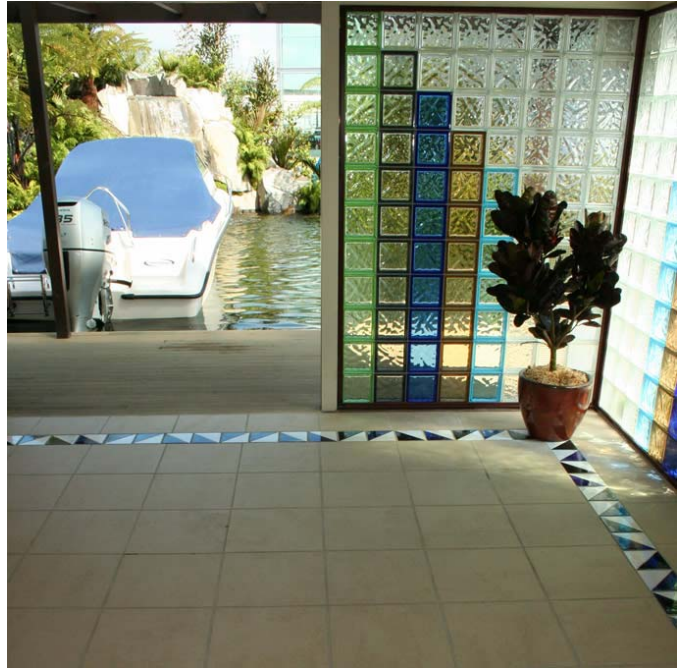

NOTE: Colour and shade variation are inherent qualities in all fired ceramic products.

Sail Tiles

Crescent Tiles

Sail and Crescent Tiles

Middle Earth Sail and Crescent tiles are a new concept in tile finishes.

Sail tiles create sail or "saw-tooth" effect when laid together offering a visual textured surface.

Crescent Tiles can be "mixed and matched" like this example

The tiles are 150 x 150 mm which are individually hand crafted before being hand glazed in one of our over 50 different colours. With hand glazing each tile is unique and combined offer designers and home-owners the ability to create features that are truly different from mass produced tiles.

For colours available for Design Tiles refer to Middle Earth glaze colour list.

Tile Sizes (mm)	Tiles per m²	Weight per m²
150x150x10	40	30 kgs