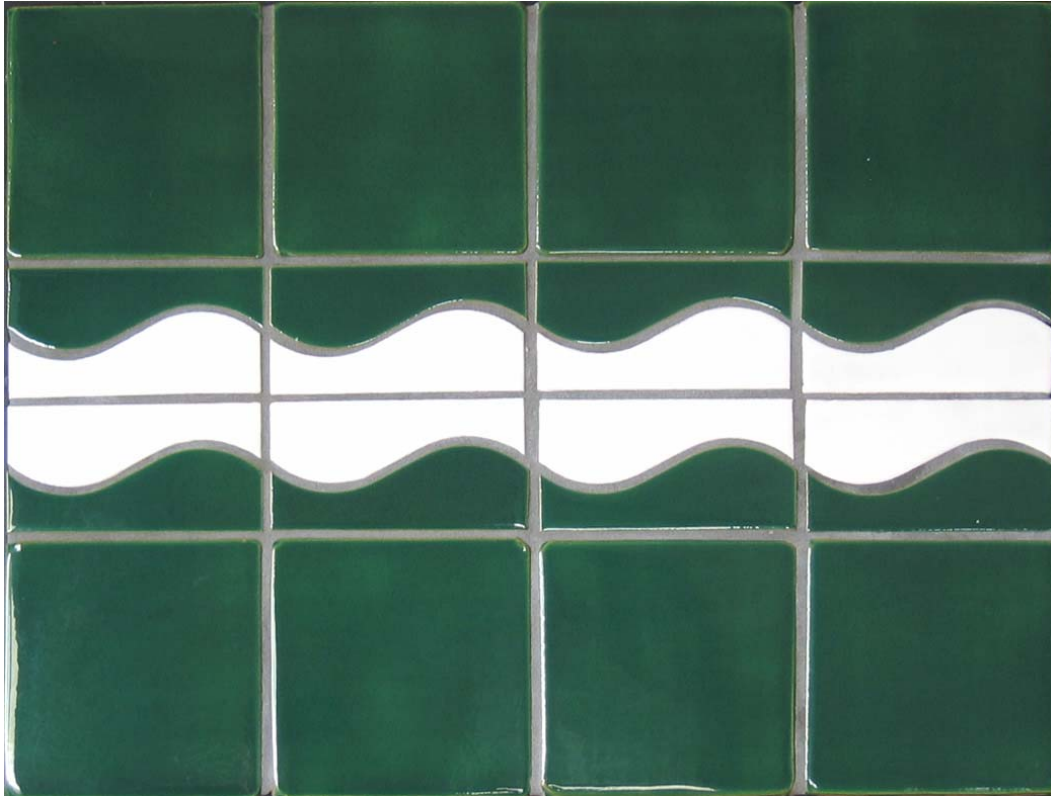

NOTE: Colour and shade variation are inherent qualities in all fired ceramic products.

These days, when almost everything around us has been made by machine the warmth and infinite variety of the human touch is especially welcome. From our hand-crafted tiles to our classic glazing techniques, everything we do is designed to make sure that each hand glazed tile bears traces of our touch.

Middle Earth hand glazed Wave Tiles are an innovative special tile offering an exciting new concept in tile design. Wave tiles are specially shaped to reflect an aura of timelessness, simplicity and balance. With our unique hand glazing, the tiles are a perfect balance of contemporary design and quality craftsmanship.

The tiles are available in all the Middle Earth glaze colours and easily mix with Middle Earth standard hand glazed and terracotta tiles.

For colours available refer to Middle Earth glaze colour list.

Wave tiles are supplied in pairs	Tile Sizes (mm)
	<p>150x75x10</p> <p>310x150x12</p>