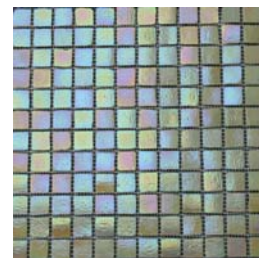

NOTE: Colour and shade variation are inherent qualities in all fired glass products.

**Bronze**

Middle Earth handcrafted Iridescent Glass Mosaics offer an interesting dimension to mosaic tile finishes. The tiles are hand cut into 25 x 25 mm tiles which are then assembled in mosaic sheets. The tiles have an individual iridescent colour which makes each sheet unique.

**Royal**

**Jet**

**Soho**

**Baby Corn**

**Bronze**

**Evelyn**

**Swan**

**Emerald**