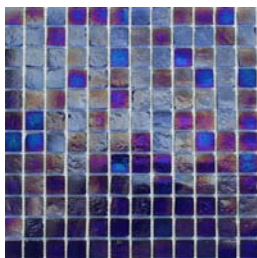

NOTE: Colour and shade variation are inherent qualities in all fired glass products.

**Bronze**

Middle Earth handcrafted Iridescent Glass Mosaics offer an interesting dimension to mosaic tile finishes. The tiles are hand cut into 25 x 25 mm tiles which are then assembled in mosaic sheets. The tiles have an individual iridescent colour which makes each sheet unique.

**Royal**

**Jet**

**Soho**

**Baby Corn**

**Bronze**

**Evelyn**

**Swan**

**Emerald**