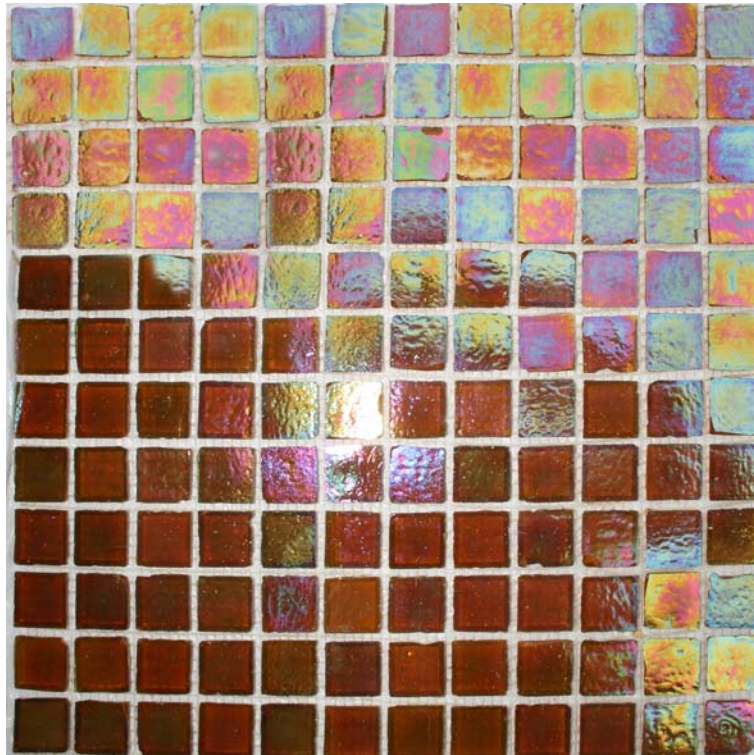

NOTE: Colour and shade variation are inherent qualities in all fired glass products.

**Bronze**

Middle Earth handcrafted Iridescent Glass Mosaics offer an interesting dimension to mosaic tile finishes. The tiles are hand cut into 25 x 25 mm tiles which are then assembled in mosaic sheets. The tiles have an individual iridescent colour which makes each sheet unique.

**Royal**

**Jet**

**Soho**

**Baby Corn**

**Bronze**

**Evelyn**

**Swan**

**Emerald**