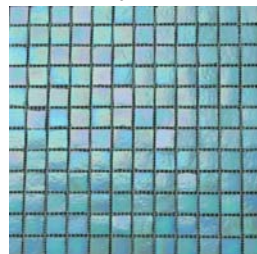

NOTE: Colour and shade variation are inherent qualities in all fired glass products.

**Bronze**

Middle Earth handcrafted Iridescent Glass Mosaics offer an interesting dimension to mosaic tile finishes. The tiles are hand cut into 25 x 25 mm tiles which are then assembled in mosaic sheets. The tiles have an individual iridescent colour which makes each sheet unique.

**Royal**

**Jet**

**Soho**

**Baby Corn**

**Bronze**

**Evelyn**

**Swan**

**Emerald**