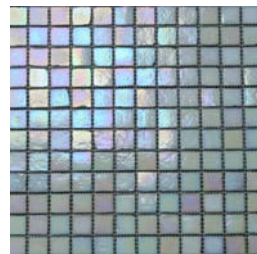

NOTE: Colour and shade variation are inherent qualities in all fired glass products.

**Bronze**

Middle Earth handcrafted Iridescent Glass Mosaics offer an interesting dimension to mosaic tile finishes. The tiles are hand cut into 25 x 25 mm tiles which are then assembled in mosaic sheets. The tiles have an individual iridescent colour which makes each sheet unique.

**Royal**

**Jet**

**Soho**

**Baby Corn**

**Bronze**

**Evelyn**

**Swan**

**Emerald**