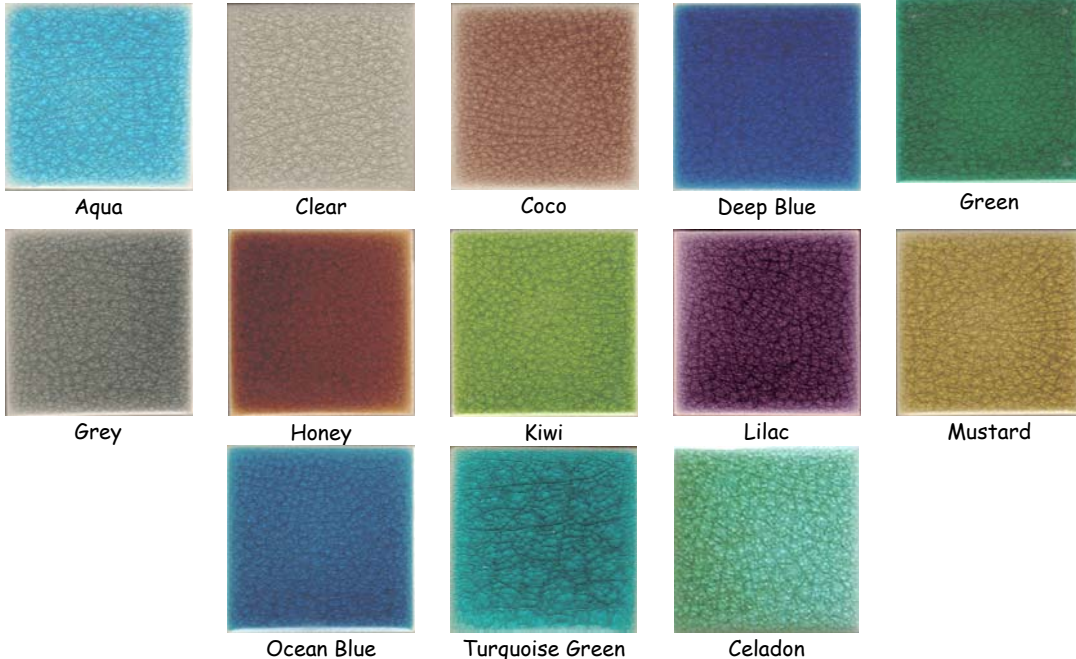

NOTE: Colour and shade variation are inherent qualities in all fired glass products.

Ocean Blue

Middle Earth hand glazed Crystal Tiles are new concept combining hand glazed porcelain tiles with a glass finish. The tiles have an interesting crackle appearance and are ideal for swimming pools and bathroom/kitchen installations. They are available in loose tiles or mosaic sheets.