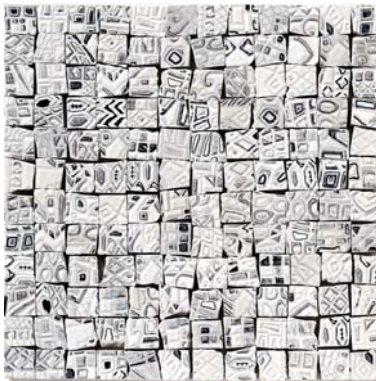

NOTE: Colour and shade variation are inherent qualities in all fired ceramic products.

MOSAICANDA MEDITERRANEA

A new mosaic on porcelain support and vivid colour enamel. The thickness and the shiny finish reproduce to perfection the old artistic mosaics. The bright and warm colours are typical of the Mediterranean regions. A unique project inspired by passion and research for the old tradition.

Mosaic Sheet Sizes
300x300

Amalfi

Anacapri

Atrani

Blu Procida

Grigio Ponza

Mix Pozzuoli