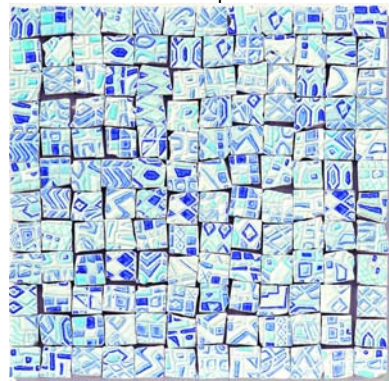

NOTE: Colour and shade variation are inherent qualities in all fired ceramic products.

MOSAICANDA MEDITERRANEA

A new mosaic on porcelain support and vivid colour enamel. The thickness and the shiny finish reproduce to perfection the old artistic mosaics. The bright and warm colours are typical of the Mediterranean regions. A unique project inspired by passion and research for the old tradition.

Mosaic Sheet Sizes
300x300

Amalfi

Anacapri

Atrani

Blu Procida

Grigio Ponza

Mix Pozzuoli