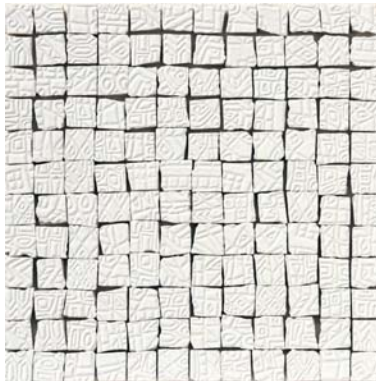

NOTE: Colour and shade variation are inherent qualities in all fired ceramic products.

MOSAICANDA MEDITERRANEA

A new mosaic on porcelain support and vivid colour enamel. The thickness and the shiny finish reproduce to perfection the old artistic mosaics. The bright and warm colours are typical of the Mediterranean regions. A unique project inspired by passion and research for the old tradition.

Mosaic Sheet Sizes
300x300

Amalfi

Anacapri

Atrani

Blu Procida

Grigio Ponza

Mix Pozzuoli