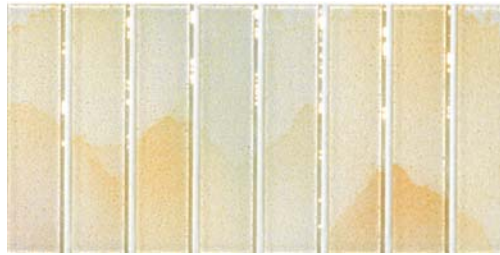

NOTE: Colour and shade variation are inherent qualities in all fired ceramic products.

FUTURA

The Fascination of glass on water coloured ceramics entirely hand painted, a real value in the present and in the future. It is characterised by soft colours, transparent depth, geometrical order and neat design, all essential conditions for creating liveable and evergreen surfaces.

SOTTOBOSCO

Sottobosco/R 200x100 mm

Sottobosco/Q 200x100 mm

MARINA

Marina/R 200x100 mm

Marina/Q 200x100 mm

GRIGIO

Grigio/R 200x100 mm

Grigio/Q 200x100 mm

MILLIEFIORI

200x25 mm