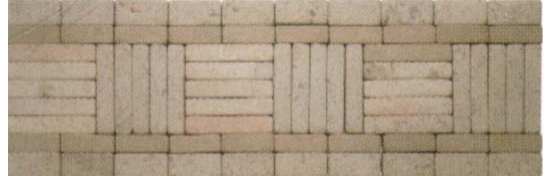

Burgundy Limestone is often variegated like marble, giving a warm natural look and has gained a reputation as a durable attractive material adaptable for a variety of uses.

Himalaya Limestone Mosaic

Grey tones - Suitable for indoor and outdoor installation

15mm x 15mm

30mm x 30mm

47mm x 47mm

30mm x 97mm

Teide Limestone Mosaic

Earth brown tones - Suitable for indoor installation

15mm x 15mm

30mm x 30mm

47mm x 47mm

30mm x 97mm

Mosaics impregnated with colourless moisture-proofing treatment to prevent absorption of water and contaminants by capillary action without blocking the pores

Aneto Limestone Mosaic Borders

Aneto mosaics borders offer natural and interesting boarder concepts with unique designs and textures.

Aneto A 300mm x 100mm

Aneto B 300mm x 100mm

Aneto C 300mm x 100mm

Aneto D 300mm x 100mm

Aneto F 300mm x 150mm