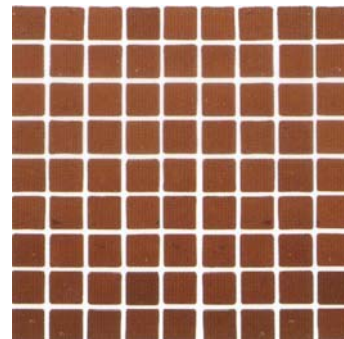

NOTE: Colour and shade variation are inherent qualities in all natural stone products.

**MOSAICS MADE FROM CLAY MINED FROM
DUTCH RIVERS**

Beige tones - Suitable for indoor installation

Brick beige mosaics offer unique warm tones giving a warm natural look.

Mosaic Sheet Size: 300mm x 300mm

15mm x 15mm

30mm x 30mm

30mm x 97mm

Terracotta Tones - Ideal for facing and decorating walls

30mm x 30mm

Mosaics impregnated with colourless moisture-proofing treatment to prevent absorption of water and contaminants by capillary action without blocking the pores