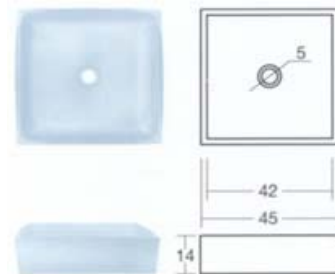

ANKARA

A large, innovative hand made design with minimalist forms made up of sober straight lines which together with the strength and character of the glazes applied in layers, make up a unique piece.