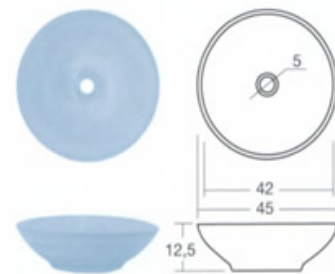

ELBA

Infinite space bathed in natural glazes, with modern lines to fit perfectly into any kind of ambience