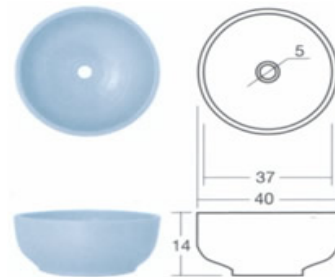

The Hidria basin collection is inspired by nature to create unique designs. With a highly innovative combination of colour, form and texture, the Hidria collection reflects the craftsman's skill that makes every piece a unique masterpiece.

MURANO

A large circular artisan model glazed at high temperature to give form and colour to this work of art from a master potter