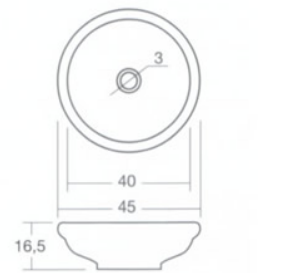

OLIMPO

A classic, wide diameter round basin whose range of colours give it a luxurious brightness.

Basins are available in the following colours

Mikonos

Andros

Iris

Xipre

Thalos